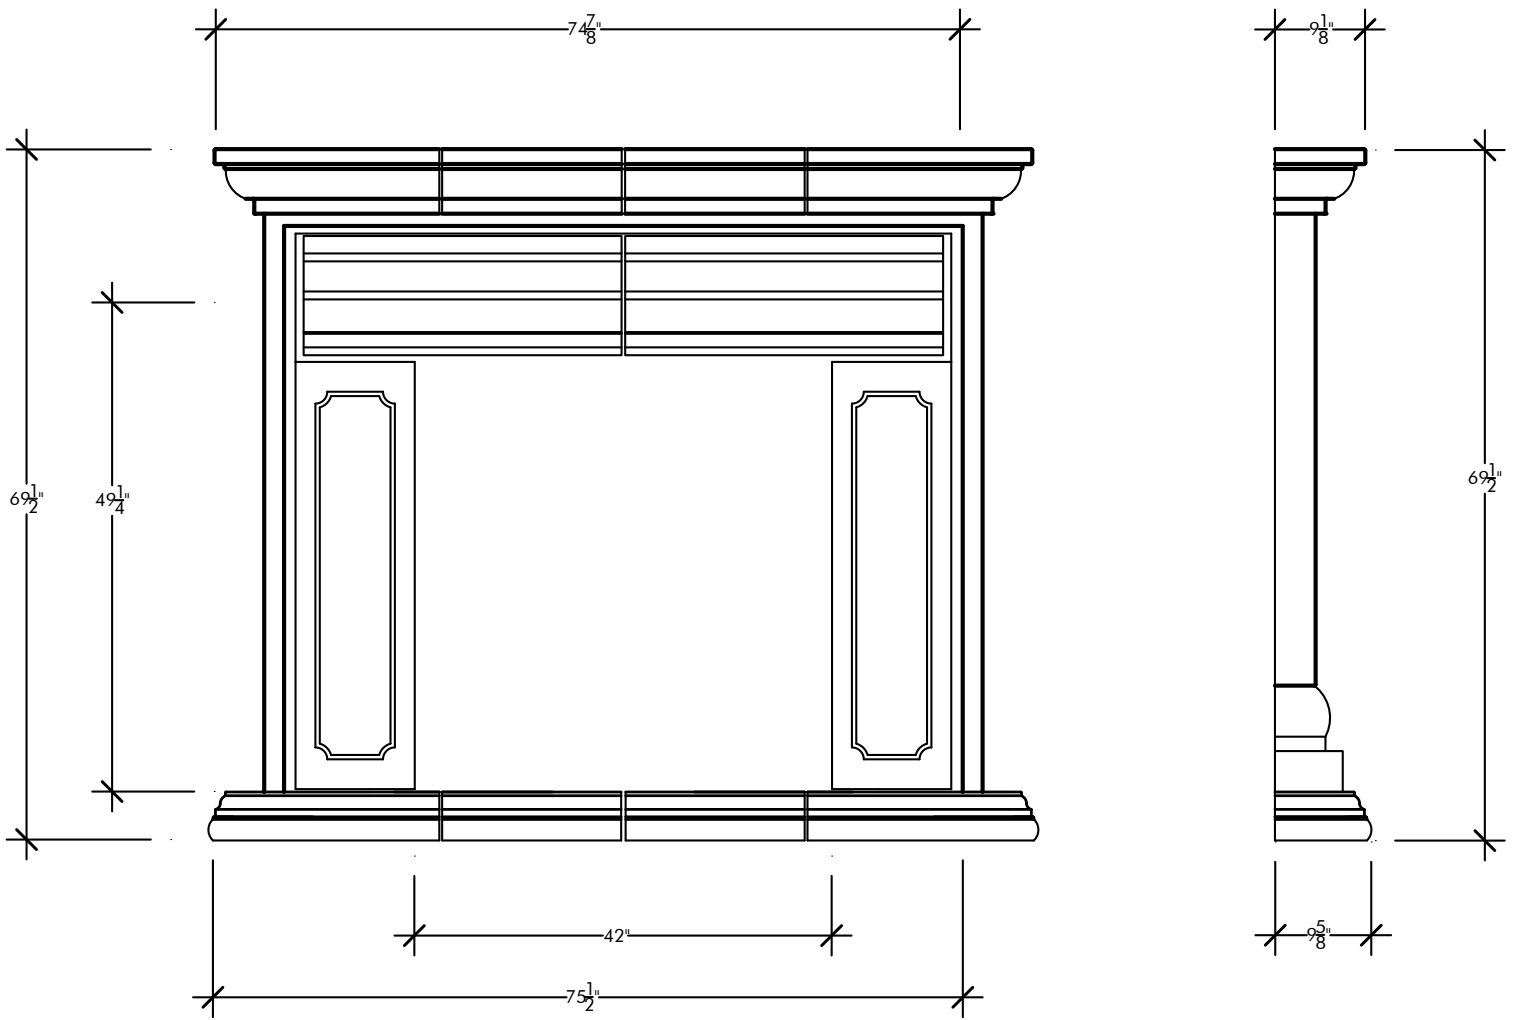

FIREPLACE SURROUND 02

**ARCHITECTURAL
PRECAST
DESIGNS, LLC**

*2818 east illini street
phoenix, arizona 85040
602.323.2515 (o)
602.323.2558 (f)*