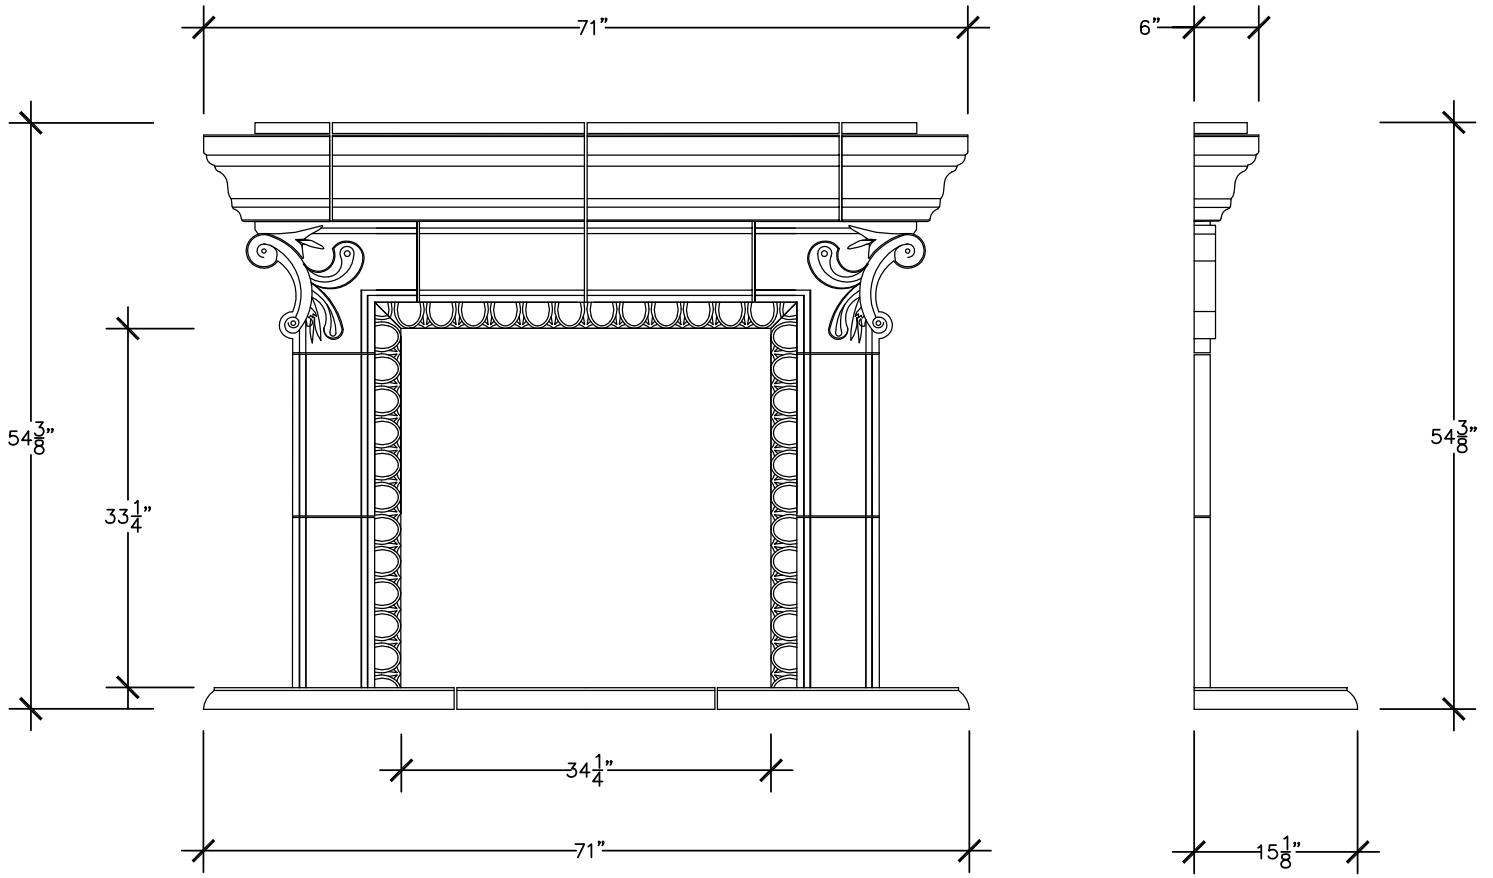

FIREPLACE SURROUND 01

FIREPLACE SURROUND 02

**ARCHITECTURAL
PRECAST
DESIGNS, LLC**

*2818 east illini street
phoenix, arizona 85040
602.323.2515 (o)
602.323.2558 (f)*

FIREPLACE SURROUND 03

**ARCHITECTURAL
PRECAST
DESIGNS, LLC**