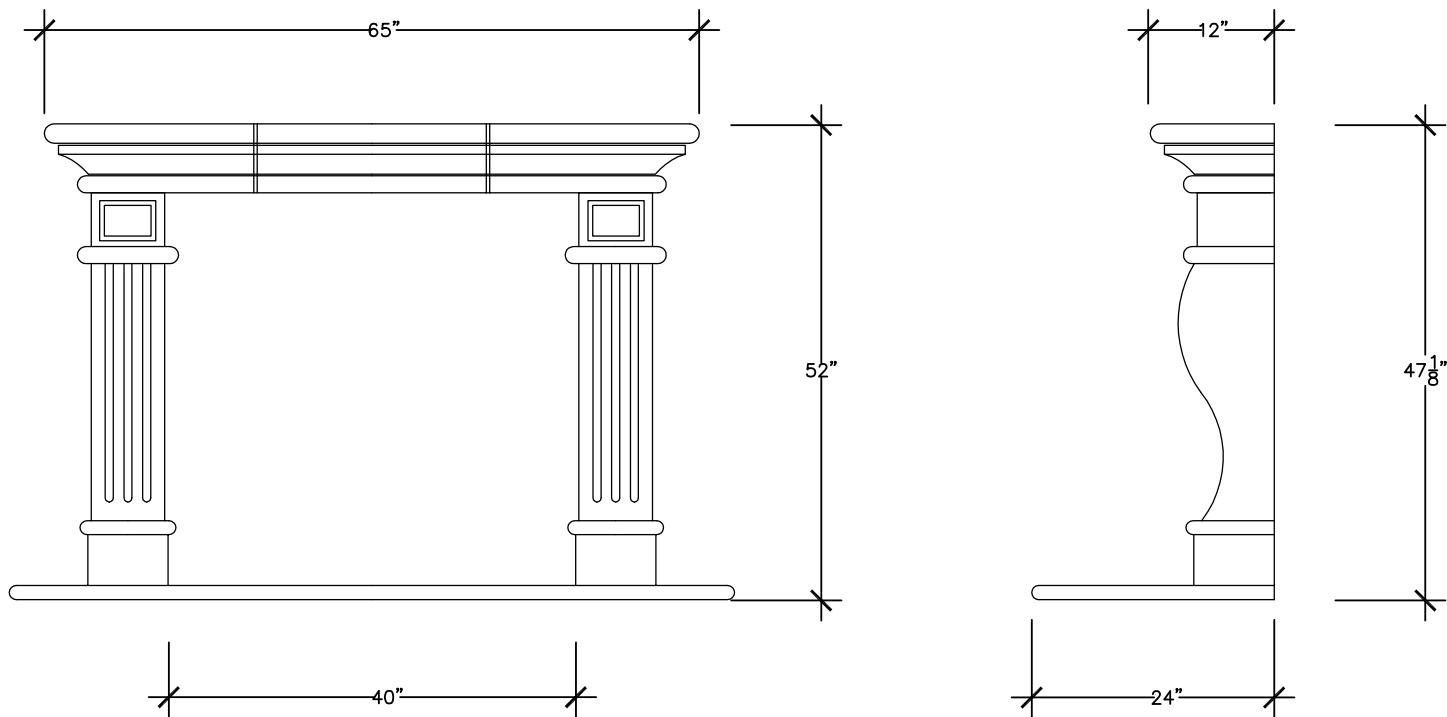

FIREPLACE SURROUND 03

FIREPLACE SURROUND 07

**ARCHITECTURAL
PRECAST
DESIGNS, LLC**

*2818 east illini street
phoenix, arizona 85040
602.323.2515 (o)
602.323.2558 (f)*