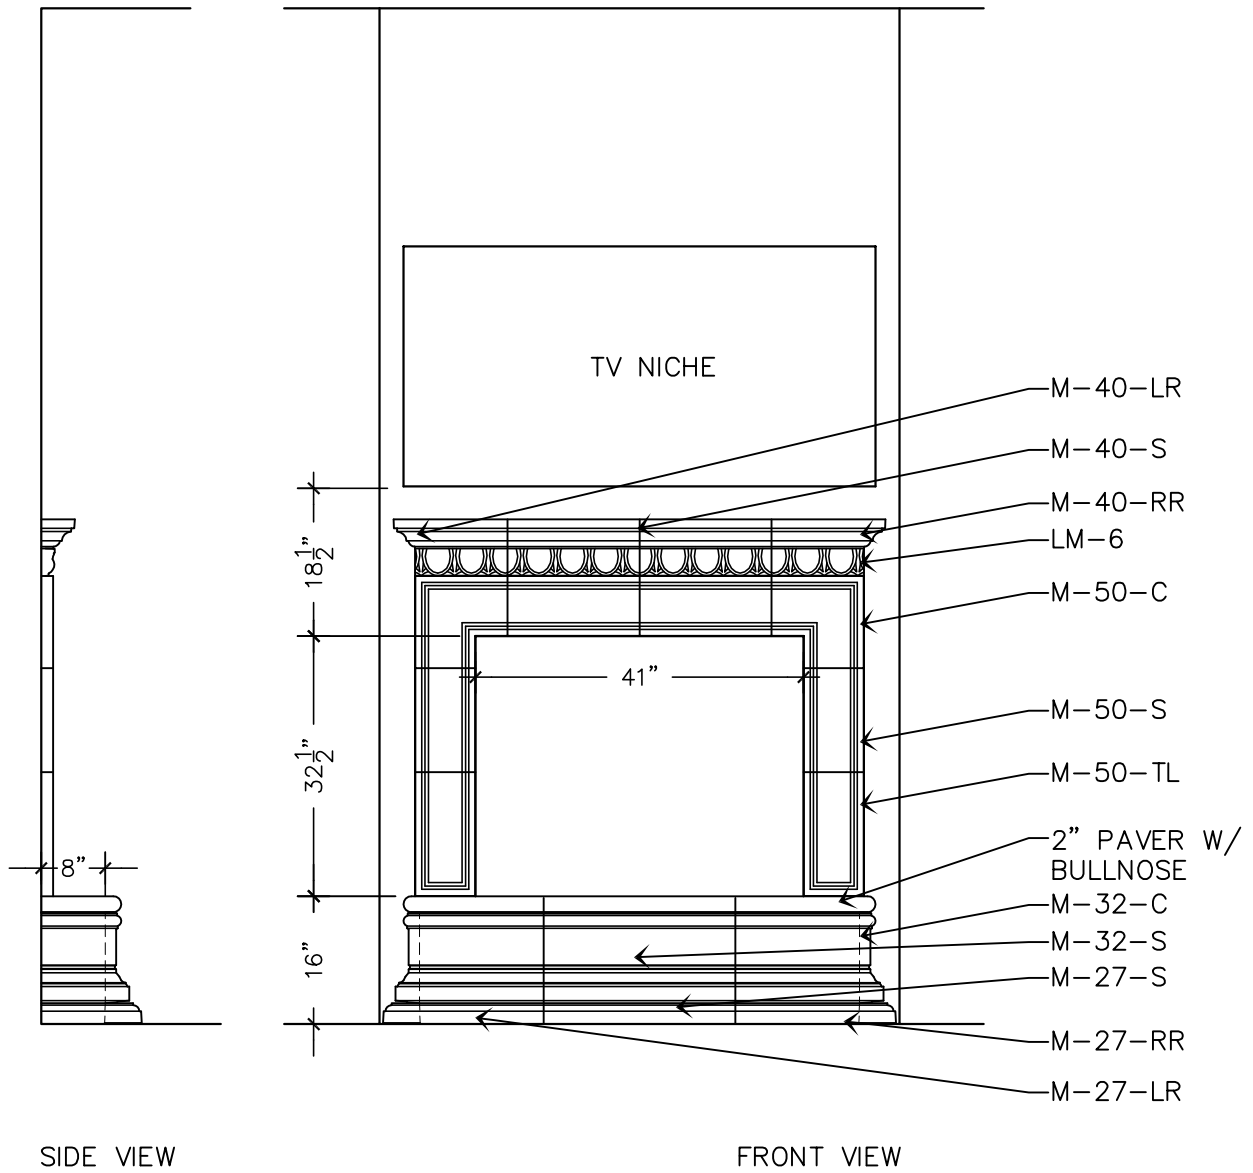

FIREPLACE SURROUND 10

**ARCHITECTURAL
PRECAST
DESIGNS, LLC**

*2818 east illini street
phoenix, arizona 85040
602.323.2515 (o)
602.323.2558 (f)*