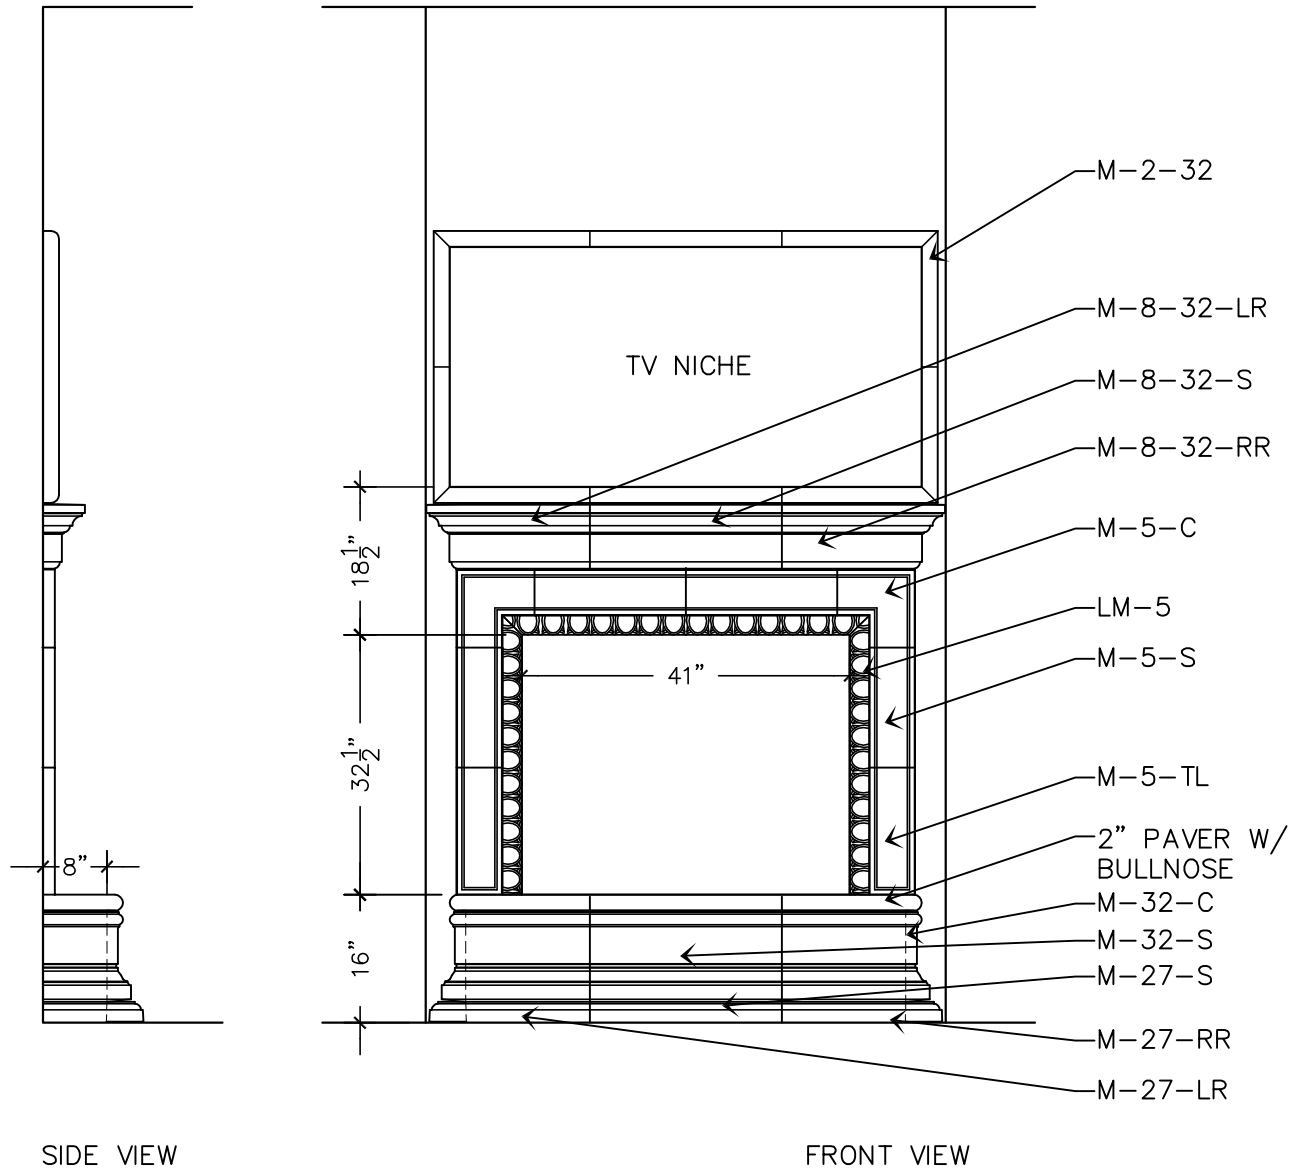

SIDE VIEW

FRONT VIEW

FIREPLACE SURROUND 08

**ARCHITECTURAL
PRECAST
DESIGNS, LLC**

*2818 east illini street
phoenix, arizona 85040
602.323.2515 (o)
602.323.2558 (f)*

SIDE VIEW

FRONT VIEW

FIREPLACE SURROUND 09