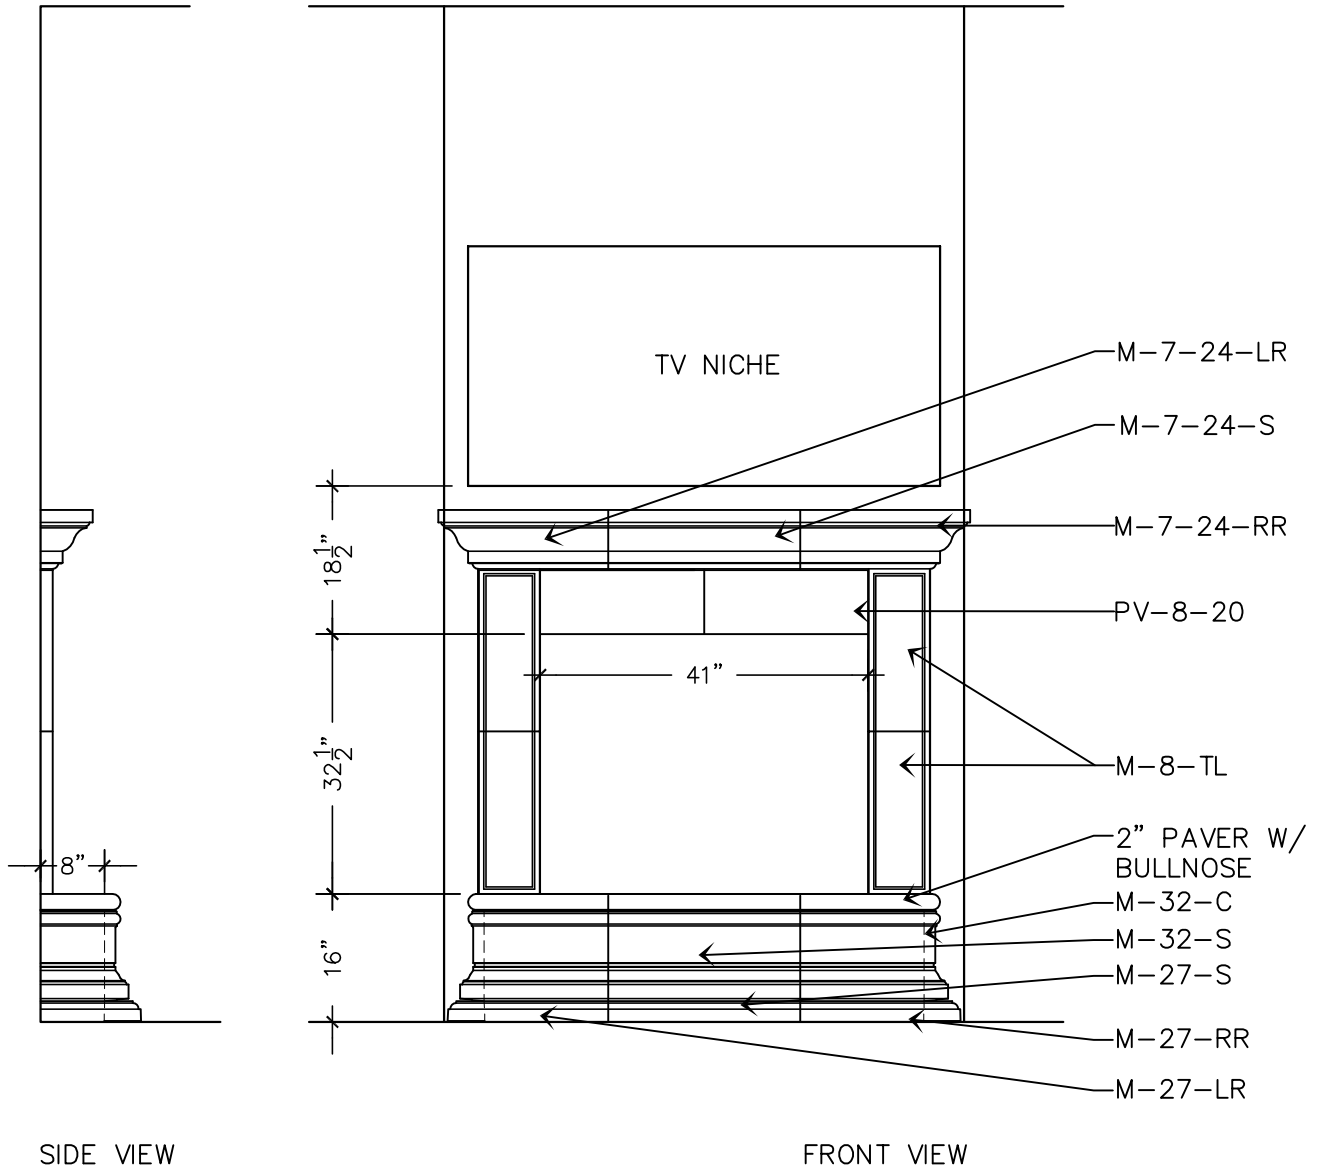

SIDE VIEW

FRONT VIEW

FIREPLACE SURROUND 08

**ARCHITECTURAL
PRECAST
DESIGNS, LLC**

*2818 east illini street
phoenix, arizona 85040
602.323.2515 (o)
602.323.2558 (f)*

SIDE VIEW

FRONT VIEW

FIREPLACE SURROUND 09