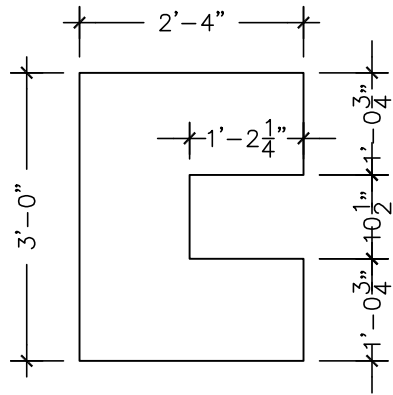

SIDE
PC-25

SIDE

PC-25

**ARCHITECTURAL
PRECAST
DESIGNS, LLC**

*2818 east illini street
phoenix, arizona 85040
602.323.2515 (o)
602.323.2558 (f)*

TOP VIEW

END VIEW

PC-28-36 NOTCH