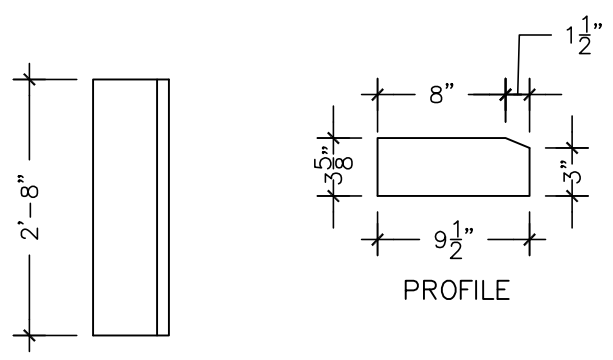

TOP

PROFILE
SL-2

SL-2

**ARCHITECTURAL
PRECAST
DESIGNS, LLC**

*2818 east illini street
phoenix, arizona 85040
602.323.2515 (o)
602.323.2558 (f)*