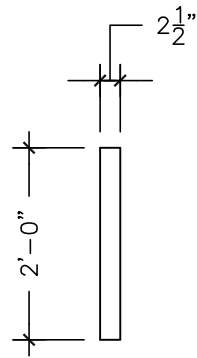

**ARCHITECTURAL
PRECAST
DESIGNS, LLC**

*2818 east illini street
phoenix, arizona 85040
602.323.2515 (e)
602.323.2558 (f)*

TOP VIEW

PROFILE

SIDE VIEW

SL-6

**ARCHITECTURAL
PRECAST
DESIGNS, LLC**

*2818 east illini street
phoenix, arizona 85040
602.323.2515 (o)
602.323.2558 (f)*