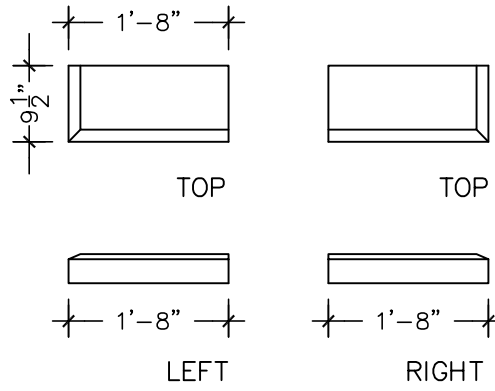

SL-1

**ARCHITECTURAL
PRECAST
DESIGNS, LLC**

*2818 east illini street
phoenix, arizona 85040
602.323.2515 (o)
602.323.2558 (f)*

TOP

PROFILE
SL-2

SL-2

**ARCHITECTURAL
PRECAST
DESIGNS, LLC**

*2818 east illini street
phoenix, arizona 85040
602.323.2515 (o)
602.323.2558 (f)*