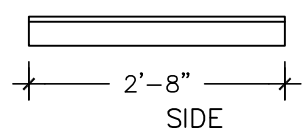

SL-1

**ARCHITECTURAL
PRECAST
DESIGNS, LLC**

*2818 east illini street
phoenix, arizona 85040
602.323.2515 (o)
602.323.2558 (f)*

TOP

PROFILE
SL-2

SL-2

**ARCHITECTURAL
PRECAST
DESIGNS, LLC**

*2818 east illini street
phoenix, arizona 85040
602.323.2515 (o)
602.323.2558 (f)*