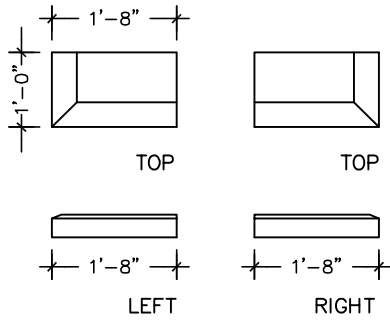

SL-1

**ARCHITECTURAL
PRECAST
DESIGNS, LLC**

*2818 east illini street
phoenix, arizona 85040
602.323.2515 (o)
602.323.2558 (f)*

TOP

PROFILE
SL-2

SL-2

**ARCHITECTURAL
PRECAST
DESIGNS, LLC**

*2818 east illini street
phoenix, arizona 85040
602.323.2515 (o)
602.323.2558 (f)*