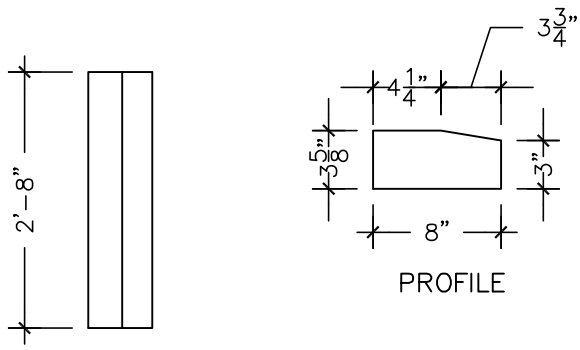

PROFILE

TOP

SL-4 #2

**ARCHITECTURAL
PRECAST
DESIGNS, LLC**

*2818 east illini street
phoenix, arizona 85040
602.323.2515 (e)
602.323.2558 (f)*