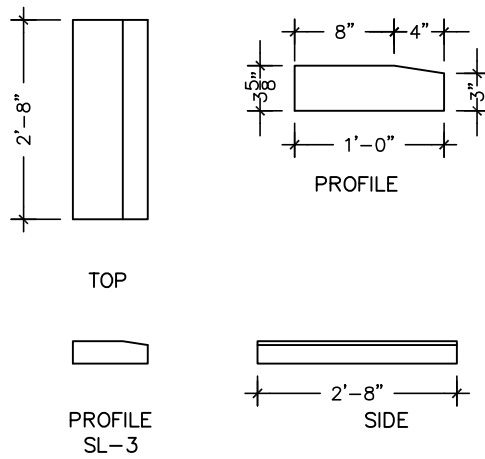

SL-1

**ARCHITECTURAL
PRECAST
DESIGNS, LLC**

*2818 east illini street
phoenix, arizona 85040
602.323.2515 (o)
602.323.2558 (f)*

TOP

PROFILE
SL-2

SL-2

**ARCHITECTURAL
PRECAST
DESIGNS, LLC**

*2818 east illini street
phoenix, arizona 85040
602.323.2515 (o)
602.323.2558 (f)*